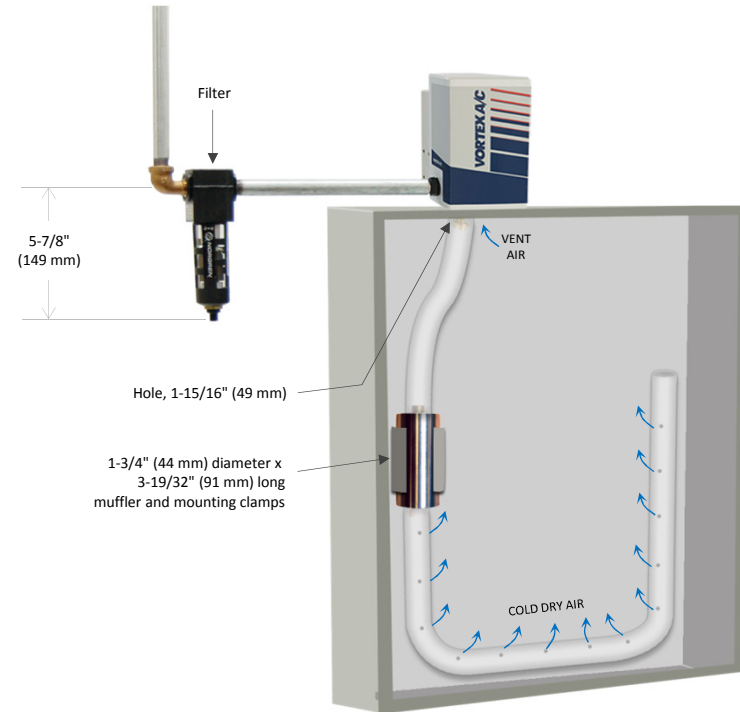

# Vortex A/C Enclosure Cooler

Models 77x5 and 70x5 (NEMA 4/4X)

Notes: Specifications are for 100 psig (6.9 bar) compressed air  
Cold Air Ducting Kits and Cold Air Mufflers included with 77x5 and 70x5

An ITW Company  
10125 Carver Road  
Cincinnati, OH 45242

1-800-441-7475  
sales@vortec.com  
www.vortec.com