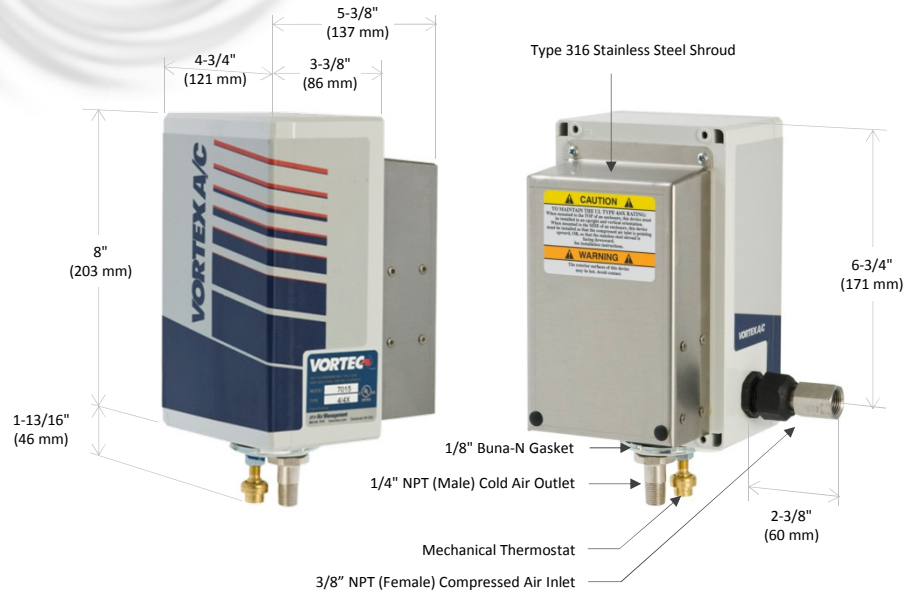

# Vortex A/C Enclosure Cooler

Models 77x5 and 70x5 (NEMA 4/4X)

## SPECIFICATIONS

Product	Thermostat	Includes filter?	Cooling Capacity	
			BTU/hr	Watts
7715	Mechanical	Yes	900	264
7015	Mechanical	No	900	264
7725	Mechanical	Yes	1500	440
7025	Mechanical	No	1500	440
7735	Mechanical	Yes	2500	733
7035	Mechanical	No	2500	733

Notes: Specifications are for 100 psig (6.9 bar) compressed air  
Cold Air Ducting Kits and Cold Air Mufflers included with 77x5 and 70x5

An ITW Company  
10125 Carver Road  
Cincinnati, OH 45242

1-800-441-7475  
sales@vortec.com  
www.vortec.com