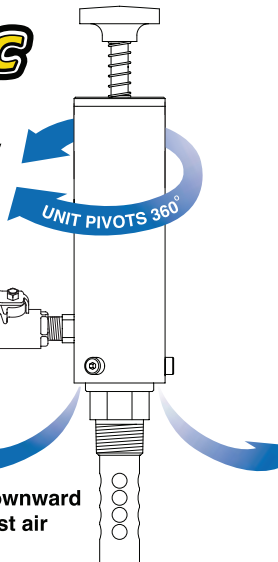

# Dual-ForceVac

TWO-WAY DRUM PUMP

Installed unit pivots 360° for easy hookup to compressed air line, and facilitates caster mounted drum portability

Safe, convenient downward exiting of exhaust air

Rotate Knob 1/4 Turn and Release

Push Knob Down and Rotate 1/4 Turn

**Dual Mode Operation**