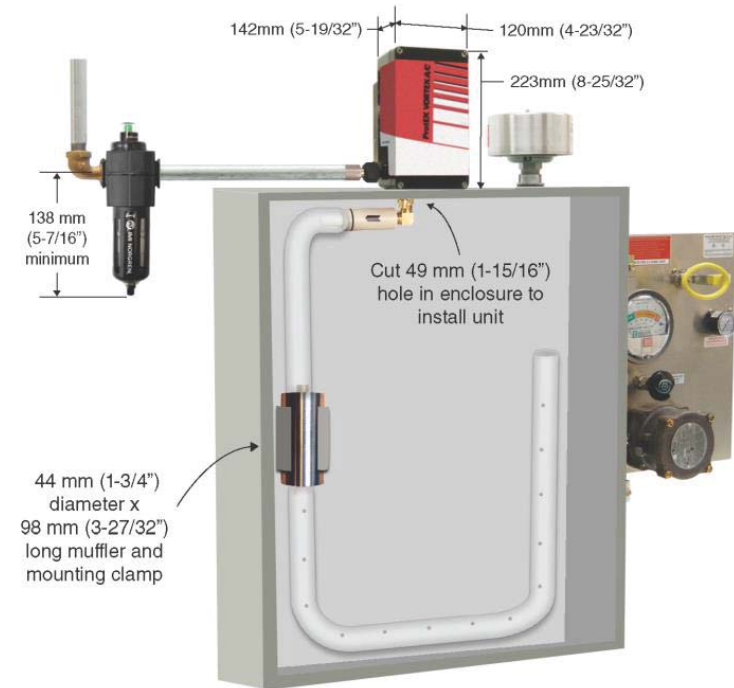

ProtEX Vortex A/C Enclosure Cooler

Models 81x5
(ATEX Hazardous Location)

ATEX Zones 1 and 21
Temperature Class T3 Areas

SPECIFICATIONS

Product	Thermostat	Includes filter?	Cooling Capacity	
			BTU/hr	Watts
8115	Mechanical	Yes	900	264
8125	Mechanical	Yes	1500	440
8135	Mechanical	Yes	2500	733

Notes: Specifications are for 100 psig (6.9 bar) compressed air
Cold Air Ducting Kit and Cold Air Muffler are included
Use of a purge system is required. Purge system and spark arrestor are not included.