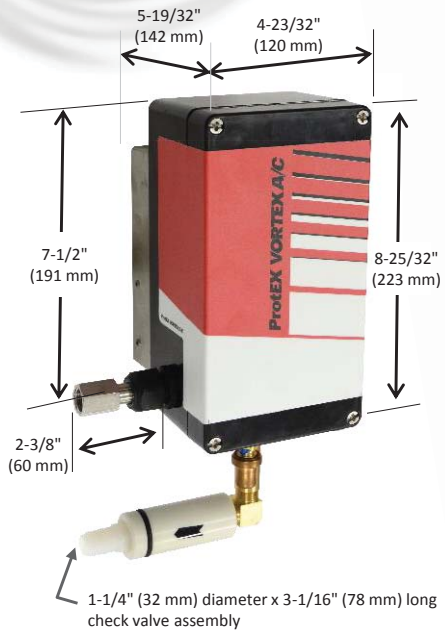

ProtEX Vortex A/C Enclosure Cooler

Models 81x5
(ATEX Hazardous Location)

ATEX Zones 1 and 21
Temperature Class T3 Areas

SPECIFICATIONS

Product	Thermostat	Includes filter?	Cooling Capacity	
			BTU/hr	Watts
8115	Mechanical	Yes	900	264
8125	Mechanical	Yes	1500	440
8135	Mechanical	Yes	2500	733

Notes: Specifications are for 100 psig (6.9 bar) compressed air
Cold Air Ducting Kit and Cold Air Muffler are included
Use of a purge system is required. Purge system and spark arrestor are not included.