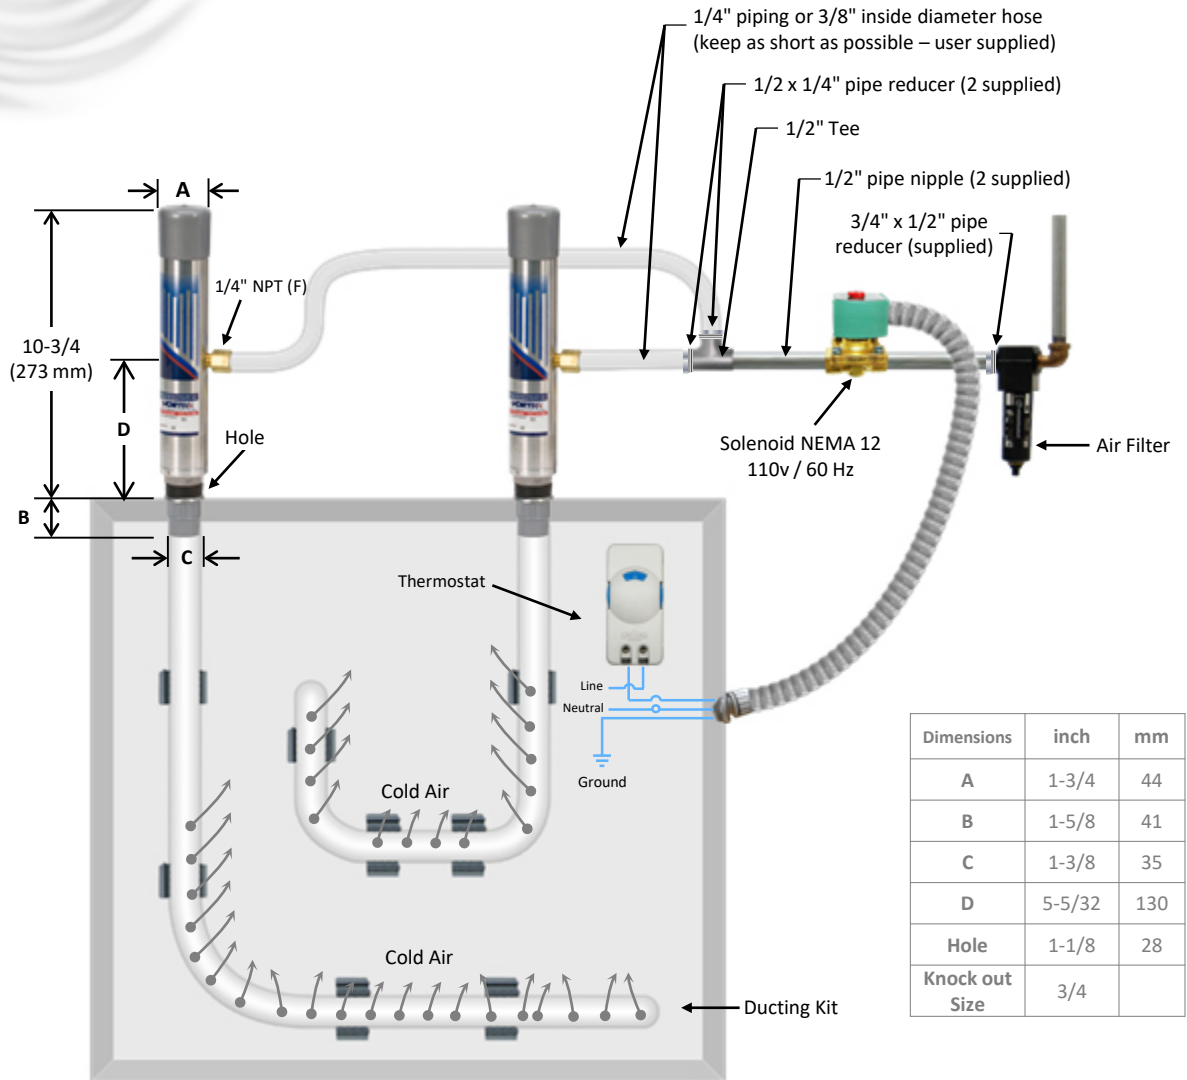

# Vortex Cooler

Model 7970 and 7870 (NEMA 12)

## SPECIFICATIONS

Product	Thermostat	Includes filter and ducting kits?	Cooling Capacity	
			BTU/hr	Watts
7970	Electric with solenoid	Yes	5000	1464
7870	None	Yes	5000	1464

Notes: Specifications are for 100 psig (6.9 bar) compressed air.  
Compressed air piping and electrical conduit are not included.