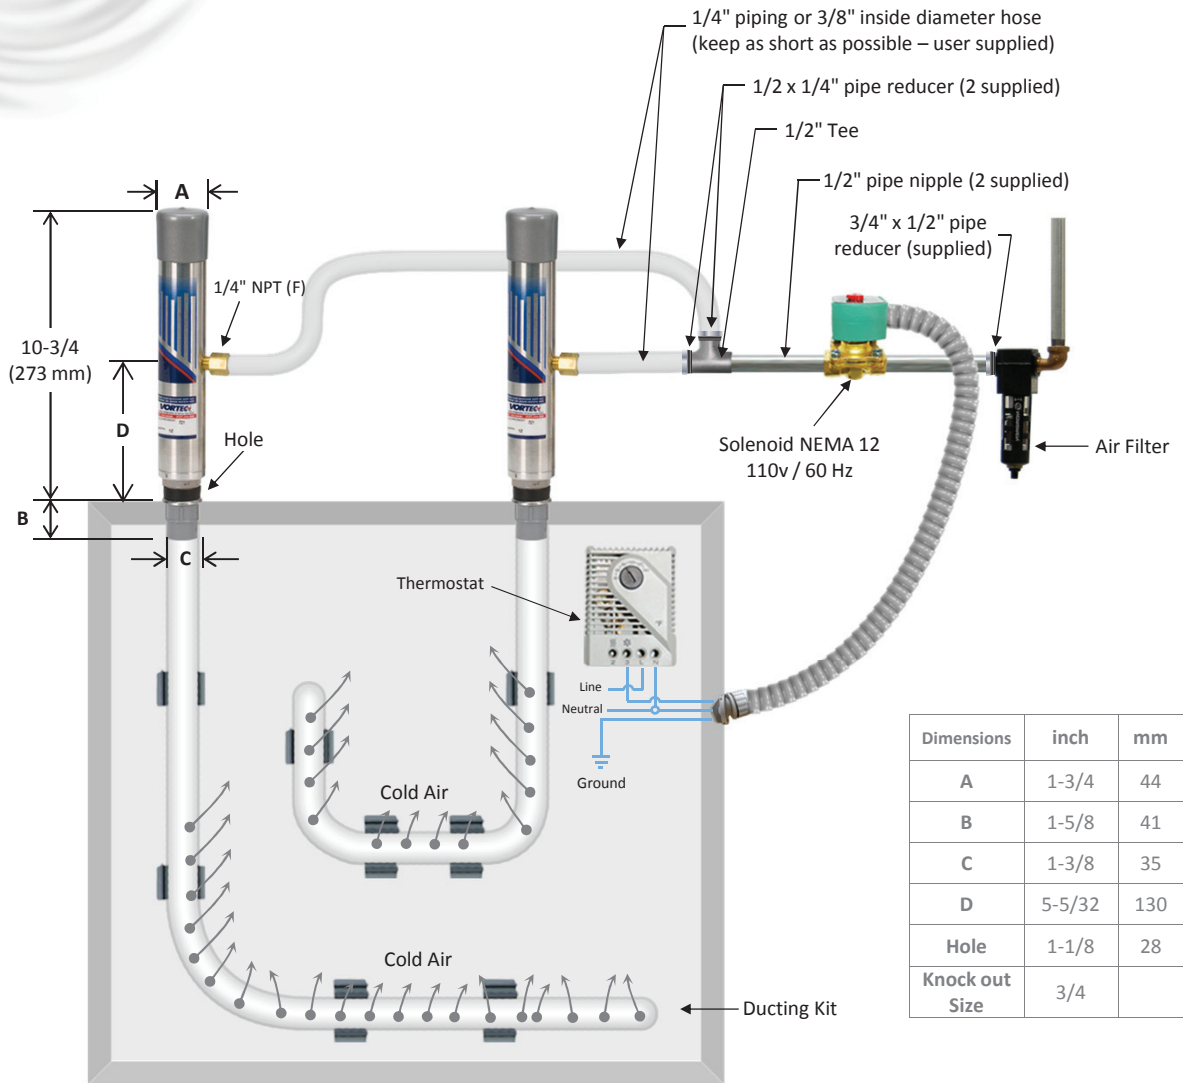

# Vortex Cooler

Model 7970 and 7870 (NEMA 12)

## SPECIFICATIONS

Product	Thermostat	Includes filter and ducting kits?	Cooling Capacity	
			BTU/hr	Watts
7970	Electric with solenoid	Yes	5000	1464
7870	None	Yes	5000	1464

Notes: Specifications are for 100 psig (6.9 bar) compressed air.  
Compressed air piping and electrical conduit are not included.