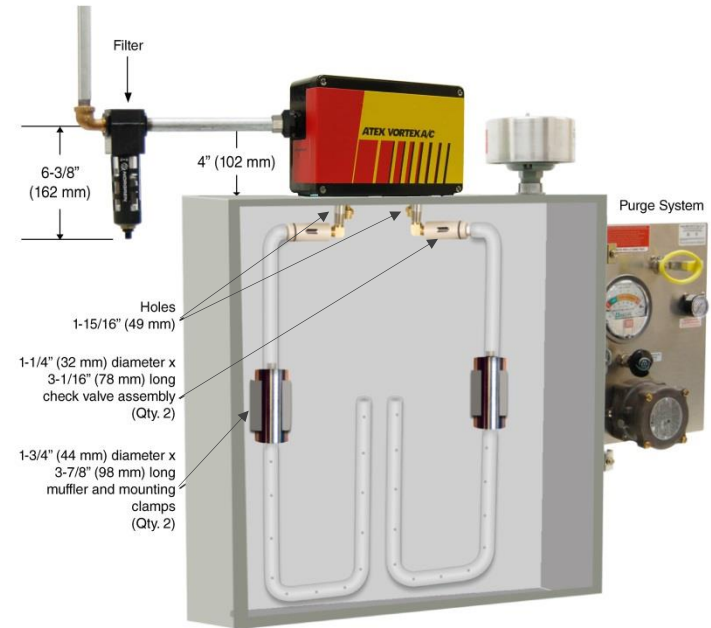

ATEX Vortex A/C Enclosure Cooler

Models 7470 and 7370
(ATEX Hazardous Location)

ATEX Zones 2 and 22
Temperature Class T4 Areas

SPECIFICATIONS

Product	Thermostat	Includes filter?	Cooling Capacity	
			BTU/hr	Watts
7470	Mechanical	Yes	5000	1465
7370	Mechanical	No	5000	1465

Notes: Specifications are for 100 psig (6.9 bar) compressed air
Cold Air Ducting Kits and Cold Air Mufflers included with 7470 and 7370
Use of a purge system is required. Purge system and spark arrestor are not included.