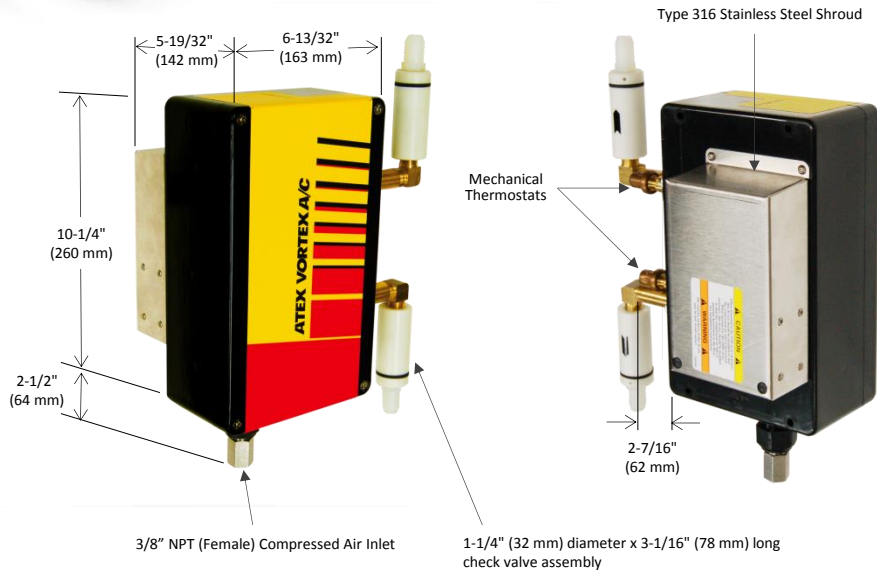

ATEX Vortex A/C Enclosure Cooler

Models 7470 and 7370
(ATEX Hazardous Location)

ATEX Zones 2 and 22
Temperature Class T4 Areas

SPECIFICATIONS

Product	Thermostat	Includes filter?	Cooling Capacity	
			BTU/hr	Watts
7470	Mechanical	Yes	5000	1465
7370	Mechanical	No	5000	1465

Notes: Specifications are for 100 psig (6.9 bar) compressed air
Cold Air Ducting Kits and Cold Air Mufflers included with 7470 and 7370
Use of a purge system is required. Purge system and spark arrestor are not included.