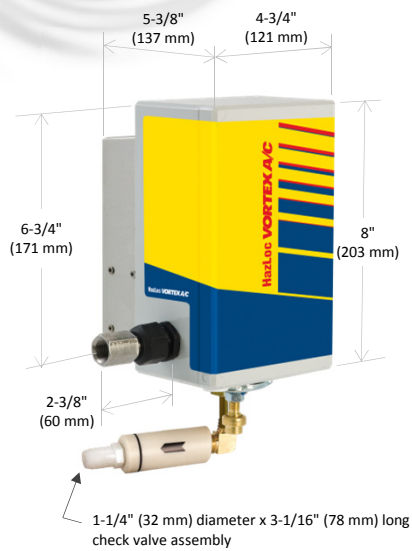

# HazLoc Vortex A/C Enclosure Cooler

Models 75x5 and 72x5  
(Hazardous Location)

Class I, Div. 2, Groups A, B, C and D;  
Class II, Div. 2, Groups F and G; Class III

## SPECIFICATIONS

Product	Thermostat	Includes filter?	Cooling Capacity	
			BTU/hr	Watts
7515	Mechanical	Yes	900	264
7215	Mechanical	No	900	264
7525	Mechanical	Yes	1500	440
7225	Mechanical	No	1500	440
7535	Mechanical	Yes	2500	733
7235	Mechanical	No	2500	733