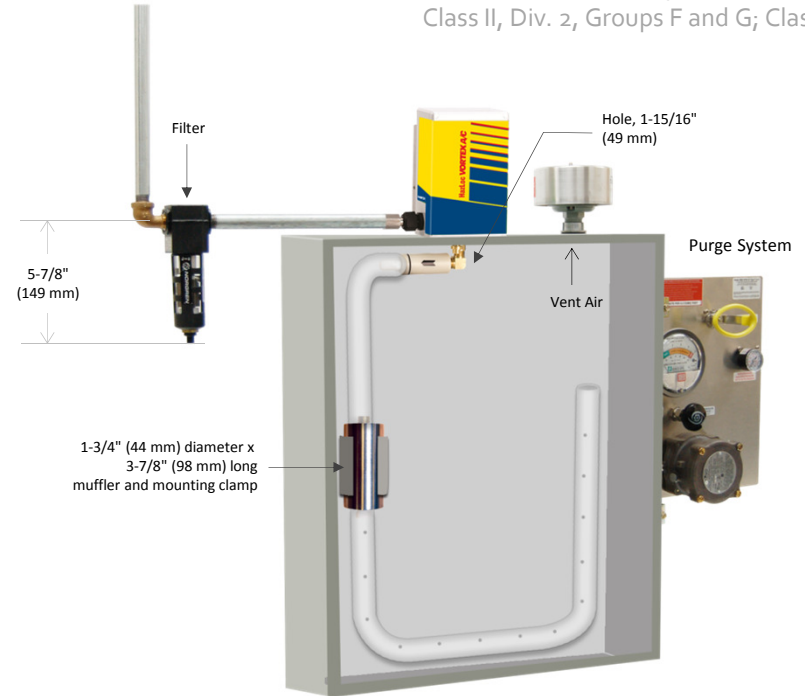

# HazLoc Vortex A/C Enclosure Cooler

Models 75x5 and 72x5  
(Hazardous Location)

Class I, Div. 2, Groups A, B, C and D;  
Class II, Div. 2, Groups F and G; Class III

## SPECIFICATIONS

Product	Thermostat	Includes filter?	Cooling Capacity	
			BTU/hr	Watts
7515	Mechanical	Yes	900	264
7215	Mechanical	No	900	264
7525	Mechanical	Yes	1500	440
7225	Mechanical	No	1500	440
7535	Mechanical	Yes	2500	733
7235	Mechanical	No	2500	733

Notes: Specifications are for 100 psig (6.9 bar) compressed air  
Cold Air Ducting Kits and Cold Air Mufflers included with 75x5 and 72x5  
Use of a purge system is required. Purge system and spark arrestor are not included.