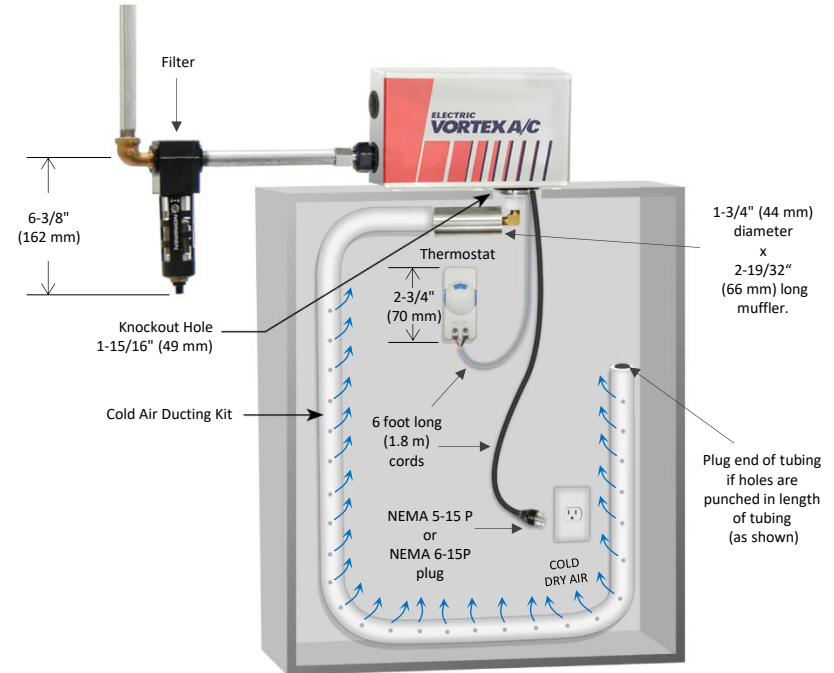

ELECTRIC VORTEX A/C ENCLOSURE COOLER

Models 70xxEB & 77xxEB (NEMA 4 & 4X)

SPECIFICATIONS

Product	Thermostat	Includes filter?	Cooling Capacity	
			BTU/hr	Watts
7715EB	Electrical	Yes	900	264
7015EB	Electrical	No	900	264
7725EB	Electrical	Yes	1500	440
7025EB	Electrical	No	1500	440
7735EB	Electrical	Yes	2500	733
7035EB	Electrical	No	2500	733

Notes: Specifications are for 100 psig (6.9 bar) compressed air. Cold Air Ducting Kits and Cold Air Mufflers are included with all models.

Also available in 240V models (70xxEBF and 77xxEBF). Also available in BSP.