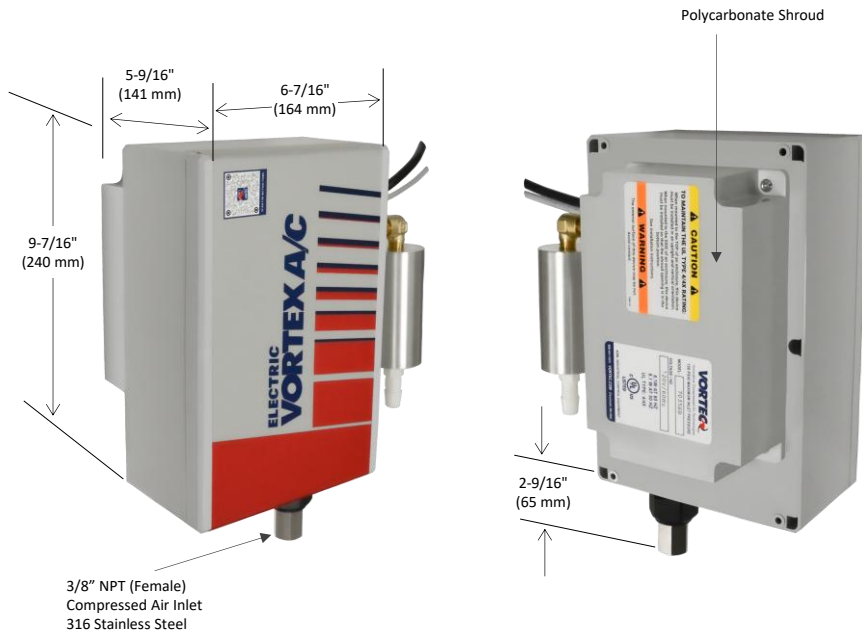

ELECTRIC VORTEX A/C ENCLOSURE COOLER

Models 70xxEB & 77xxEB (NEMA 4 & 4X)

SPECIFICATIONS

Product	Thermostat	Includes filter?	Cooling Capacity	
			BTU/hr	Watts
7715EB	Electrical	Yes	900	264
7015EB	Electrical	No	900	264
7725EB	Electrical	Yes	1500	440
7025EB	Electrical	No	1500	440
7735EB	Electrical	Yes	2500	733
7035EB	Electrical	No	2500	733

Notes: Specifications are for 100 psig (6.9 bar) compressed air. Cold Air Ducting Kits and Cold Air Mufflers are included with all models.

Also available in 240V models (70xxEBF and 77xxEBF). Also available in BSP.