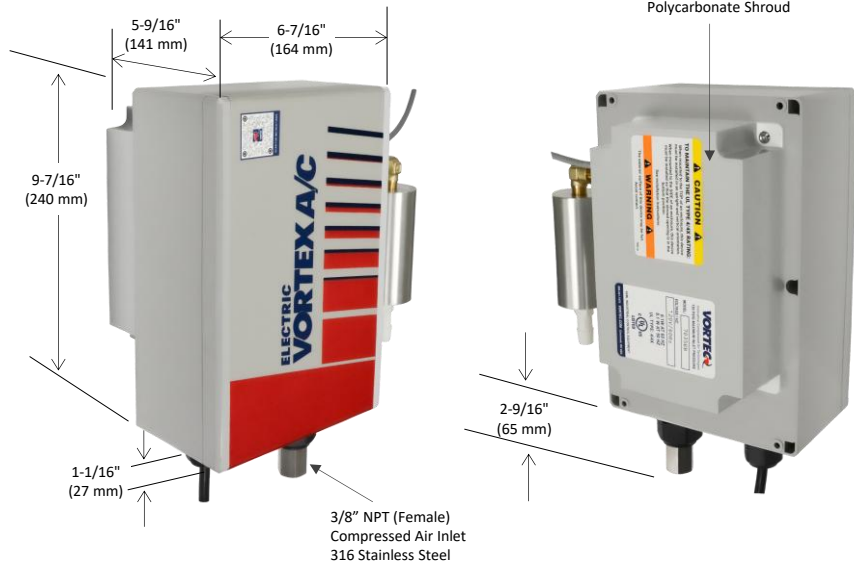

ELECTRIC VORTEX A/C ENCLOSURE COOLER

Models 70xxES & 77xxES (NEMA 4 & 4X)

SPECIFICATIONS

| Product | Thermostat | Includes filter? | Cooling Capacity | |
|---------|------------|------------------|------------------|-------|
| | | | BTU/hr | Watts |
| 7715ES | Electrical | Yes | 900 | 264 |
| 7015ES | Electrical | No | 900 | 264 |
| 7725ES | Electrical | Yes | 1500 | 440 |
| 7025ES | Electrical | No | 1500 | 440 |
| 7735ES | Electrical | Yes | 2500 | 733 |
| 7035ES | Electrical | No | 2500 | 733 |

Notes: Specifications are for 100 psig (6.9 bar) compressed air. Cold Air Ducting Kits and Cold Air Mufflers are included with all models.

Also available in 240V models (70xxESF and 77xxESF). Also available in BSP.