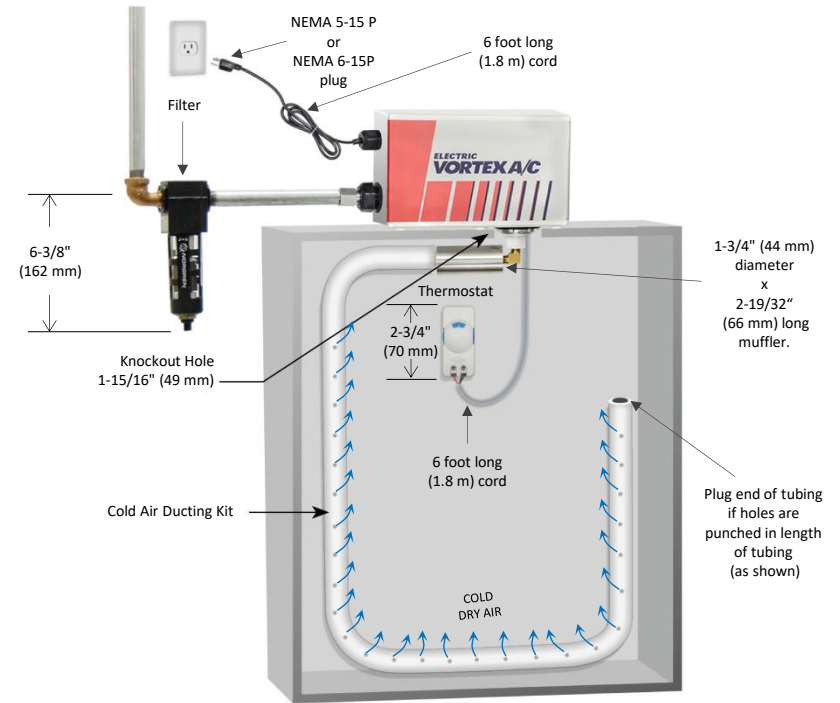

ELECTRIC VORTEX A/C ENCLOSURE COOLER

Models 70xxES & 77xxES (NEMA 4 & 4X)

SPECIFICATIONS

| Product | Thermostat | Includes filter? | Cooling Capacity | |
|---------|------------|------------------|------------------|-------|
| | | | BTU/hr | Watts |
| 7715ES | Electrical | Yes | 900 | 264 |
| 7015ES | Electrical | No | 900 | 264 |
| 7725ES | Electrical | Yes | 1500 | 440 |
| 7025ES | Electrical | No | 1500 | 440 |
| 7735ES | Electrical | Yes | 2500 | 733 |
| 7035ES | Electrical | No | 2500 | 733 |

Notes: Specifications are for 100 psig (6.9 bar) compressed air. Cold Air Ducting Kits and Cold Air Mufflers are included with all models.

Also available in 240V models (70xxESF and 77xxESF). Also available in BSP.