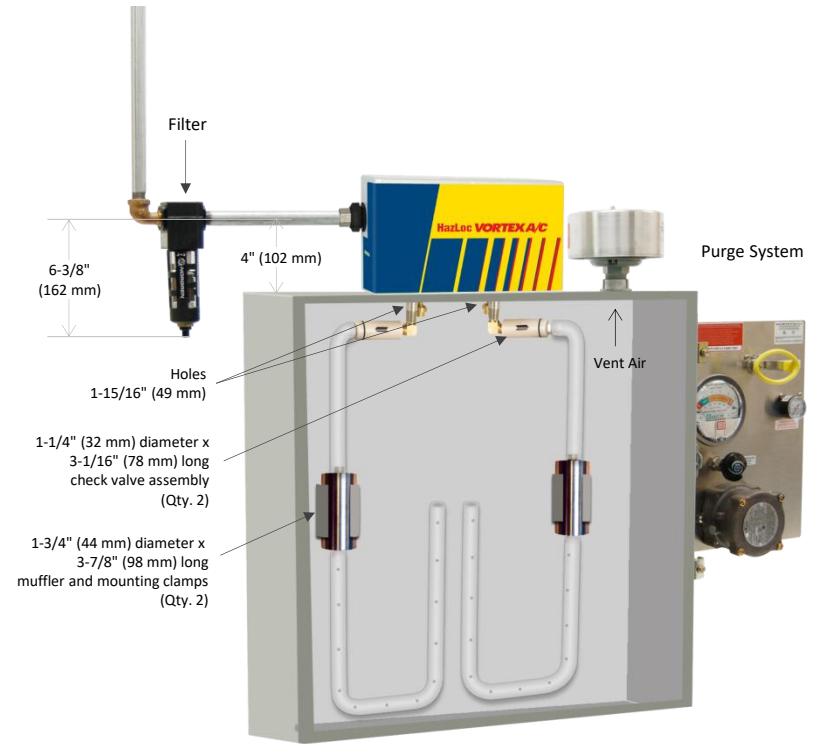

HAZLOC VORTEX A/C ENCLOSURE COOLER

Models 7570 & 7270 (Hazardous Location) - Class I, Div. 2, Groups A, B, C and D;
Class II, Div. 2, Groups F and G; Class III

SPECIFICATIONS

Product	Thermostat	Includes filter?	Cooling Capacity	
			BTU/hr	Watts
7570	Mechanical	Yes	5000	1465
7270	Mechanical	No	5000	1465

Notes: Specifications are for 100 psig (6.9 bar) compressed air. Cold Air Ducting Kits and Cold Air Mufflers included with 7570 and 7270.

Use of a purge system is required. Purge system and spark arrestor are not included