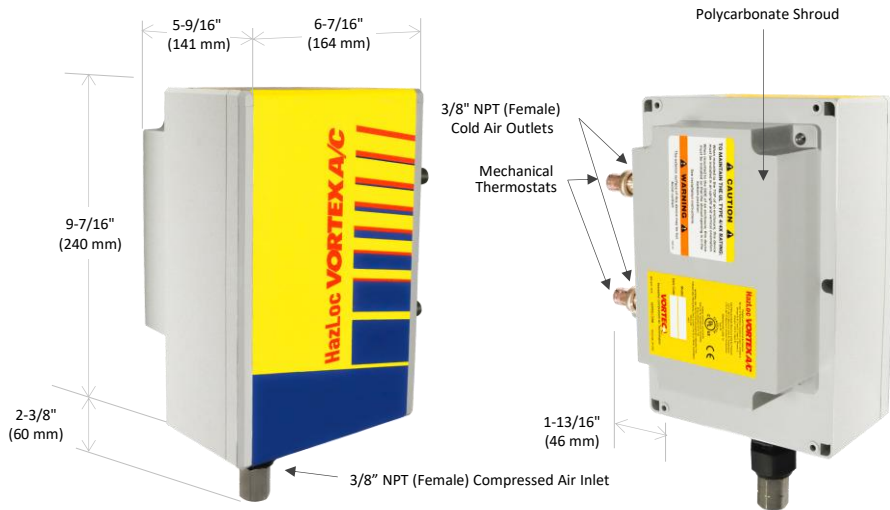

HAZLOC VORTEX A/C ENCLOSURE COOLER

Models 7570 & 7270 (Hazardous Location) - Class I, Div. 2, Groups A, B, C and D;
Class II, Div. 2, Groups F and G; Class III

SPECIFICATIONS

Product	Thermostat	Includes filter?	Cooling Capacity	
			BTU/hr	Watts
7570	Mechanical	Yes	5000	1465
7270	Mechanical	No	5000	1465

Notes: Specifications are for 100 psig (6.9 bar) compressed air. Cold Air Ducting Kits and Cold Air Mufflers included with 7570 and 7270.

Use of a purge system is required. Purge system and spark arrestor are not included