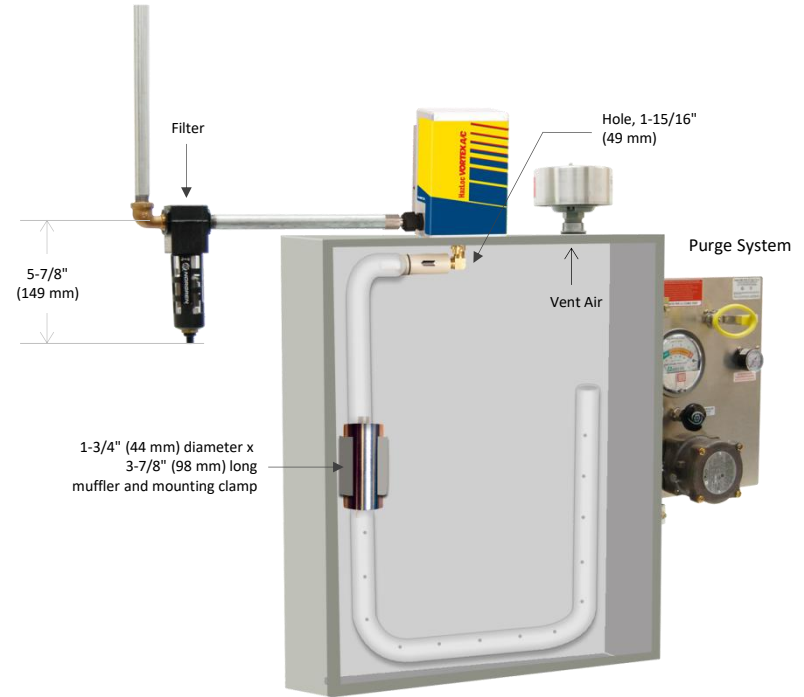

# HAZLOC VORTEX A/C ENCLOSURE COOLER

Models 75x5 & 72x5 (Hazardous Location) - Class I, Div. 2, Groups A, B, C and D;  
Class II, Div. 2, Groups F and G; Class III

## SPECIFICATIONS

Product	Thermostat	Includes filter?	Cooling Capacity	
			BTU/hr	Watts
7515	Mechanical	Yes	900	264
7215	Mechanical	No	900	264
7525	Mechanical	Yes	1500	440
7225	Mechanical	No	1500	440
7535	Mechanical	Yes	2500	733
7235	Mechanical	No	2500	733

Notes: Specifications are for 100 psig (6.9 bar) compressed air. Cold Air Ducting Kits and Cold Air Mufflers included with 75x5 and 72x5.

Use of a purge system is required. Purge system and spark arrestor are not included