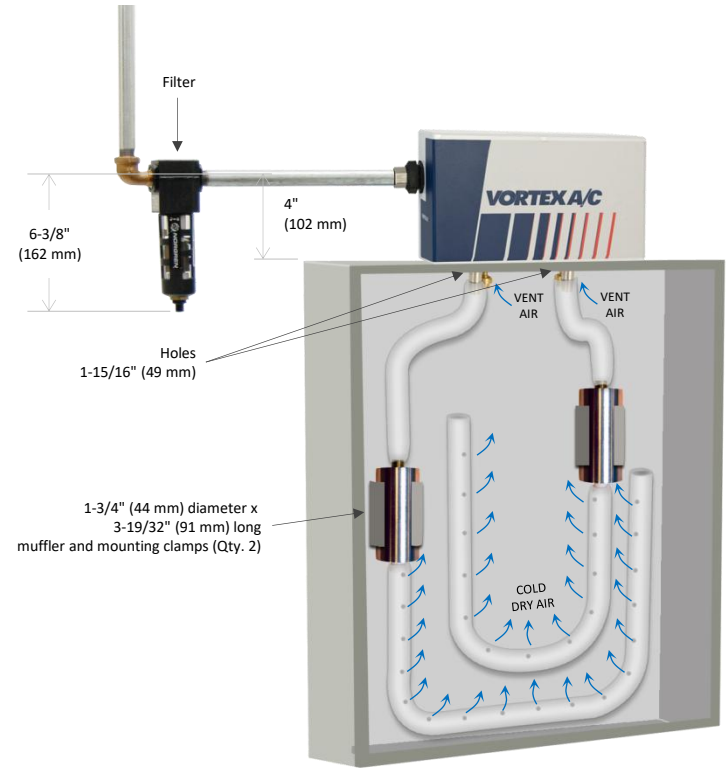

VORTEX A/C ENCLOSURE COOLER

Models 7670 & 7170 (NEMA 12)

SPECIFICATIONS

Product	Thermostat	Includes filter?	Cooling Capacity	
			BTU/hr	Watts
7670	Mechanical	Yes	5000	1465
7170	Mechanical	No	5000	1465

Notes: Specifications are for 100 psig (6.9 bar) compressed air

Cold Air Ducting Kits and Cold Air Mufflers included with 7670 and 7170