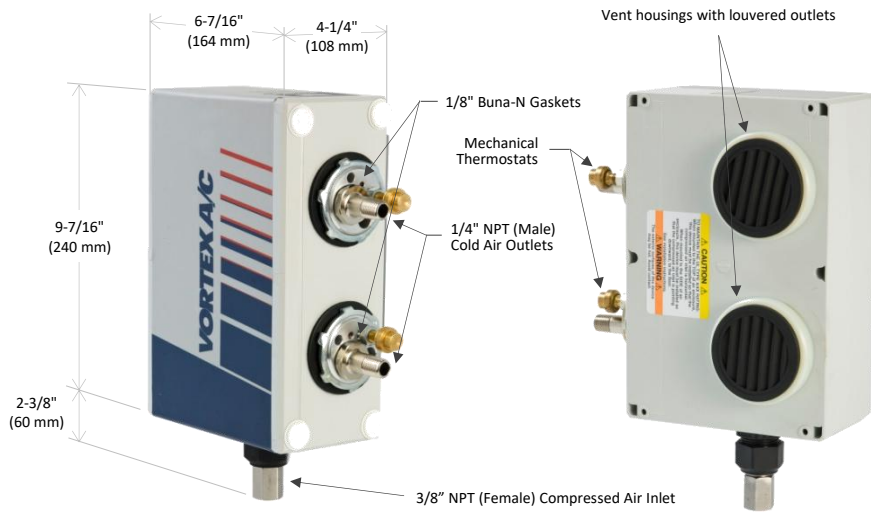

VORTEX A/C ENCLOSURE COOLER

Models 7670 & 7170 (NEMA 12)

SPECIFICATIONS

Product	Thermostat	Includes filter?	Cooling Capacity	
			BTU/hr	Watts
7670	Mechanical	Yes	5000	1465
7170	Mechanical	No	5000	1465

Notes: Specifications are for 100 psig (6.9 bar) compressed air

Cold Air Ducting Kits and Cold Air Mufflers included with 7670 and 7170