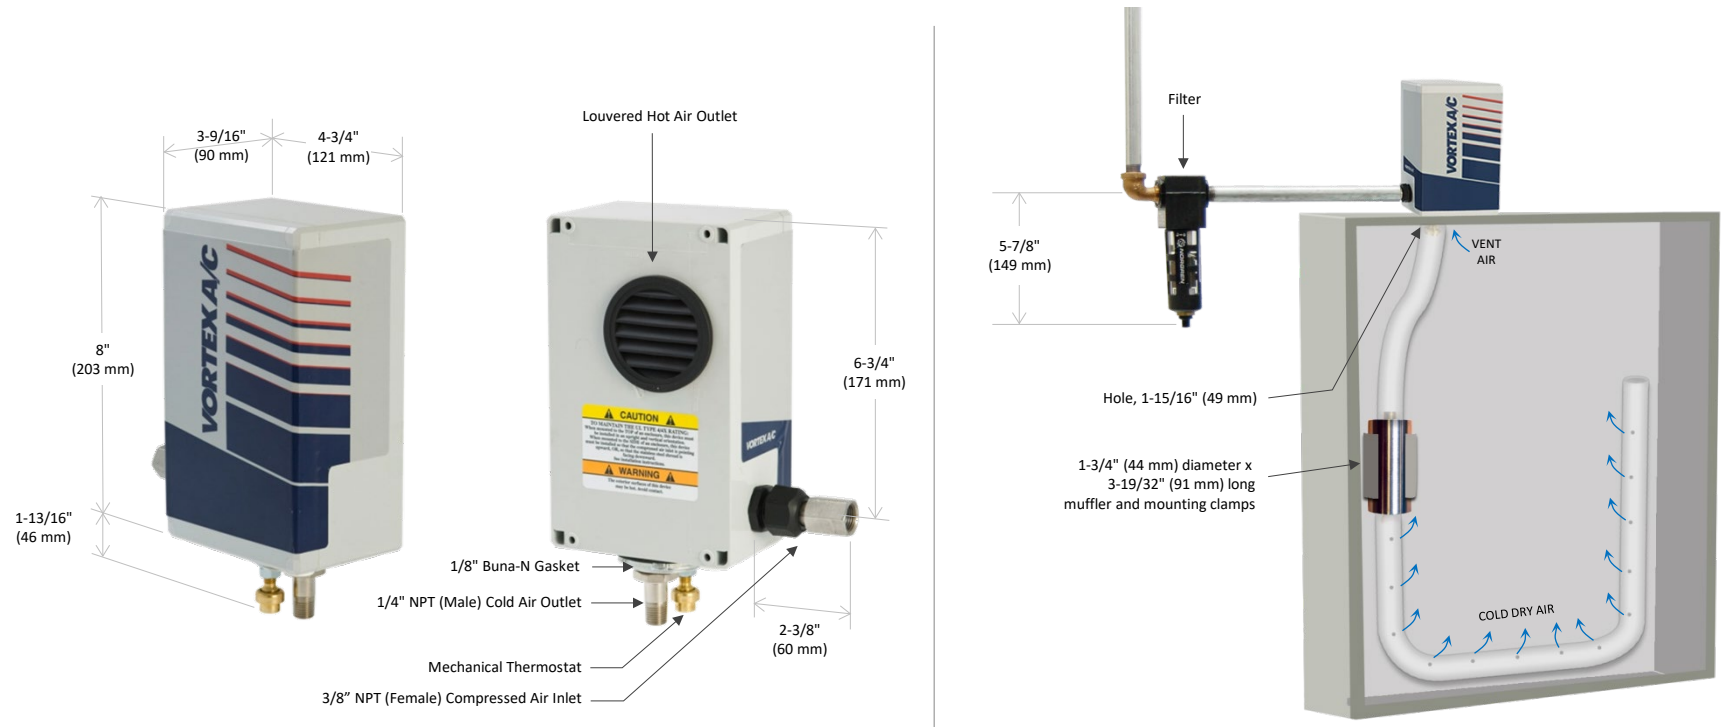

VORTEX A/C ENCLOSURE COOLER

Models 76x5 & 71x5 (NEMA 12)

SPECIFICATIONS

Product	Thermostat	Includes filter?	Cooling Capacity	
			BTU/hr	Watts
7615	Mechanical	Yes	900	264
7115	Mechanical	No	900	264
7625	Mechanical	Yes	1500	440
7125	Mechanical	No	1500	440
7635	Mechanical	Yes	2500	733
7135	Mechanical	No	2500	733

Notes: Specifications are for 100 psig (6.9 bar) compressed air

Cold Air Ducting Kits and Cold Air Mufflers included with 76x5 and 71x5