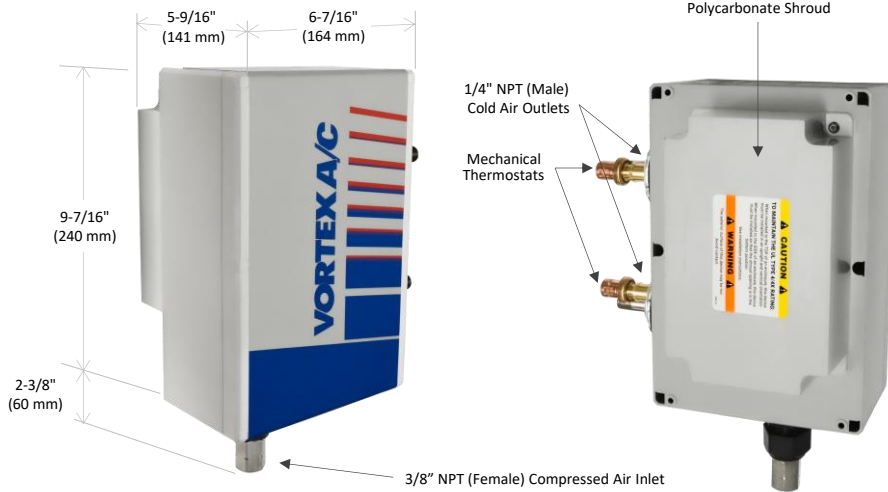

VORTEX A/C ENCLOSURE COOLER

Models 7770 & 7070 (NEMA 4/4X)

SPECIFICATIONS

Product	Thermostat	Includes filter?	Cooling Capacity	
			BTU/hr	Watts
7770	Mechanical	Yes	5000	1465
7070	Mechanical	No	5000	1465

Notes: Specifications are for 100 psig (6.9 bar) compressed air