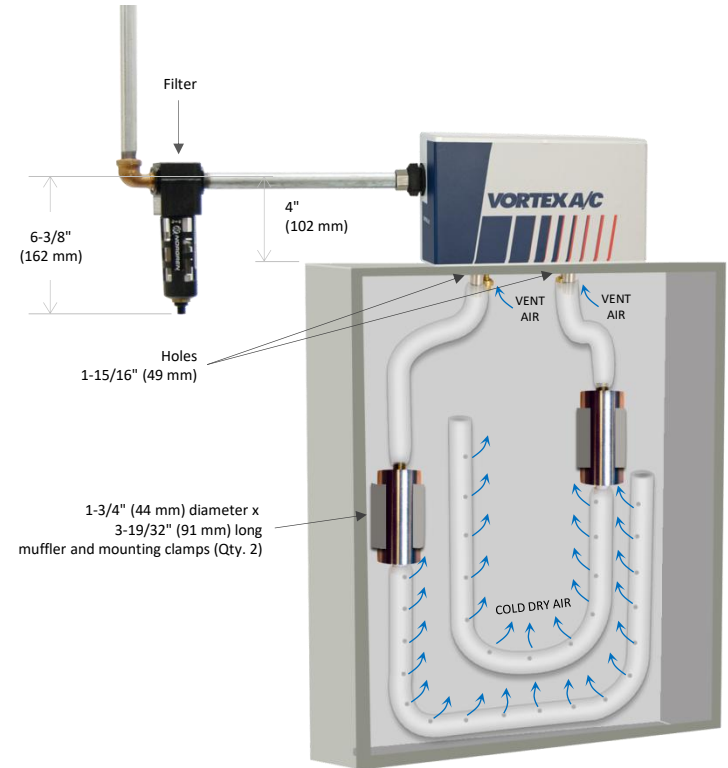

VORTEX A/C ENCLOSURE COOLER

Models 7770 & 7070 (NEMA 4/4X)

SPECIFICATIONS

Product	Thermostat	Includes filter?	Cooling Capacity	
			BTU/hr	Watts
7770	Mechanical	Yes	5000	1465
7070	Mechanical	No	5000	1465

Notes: Specifications are for 100 psig (6.9 bar) compressed air

Cold Air Ducting Kits and Cold Air Mufflers included with 7770 and 7070