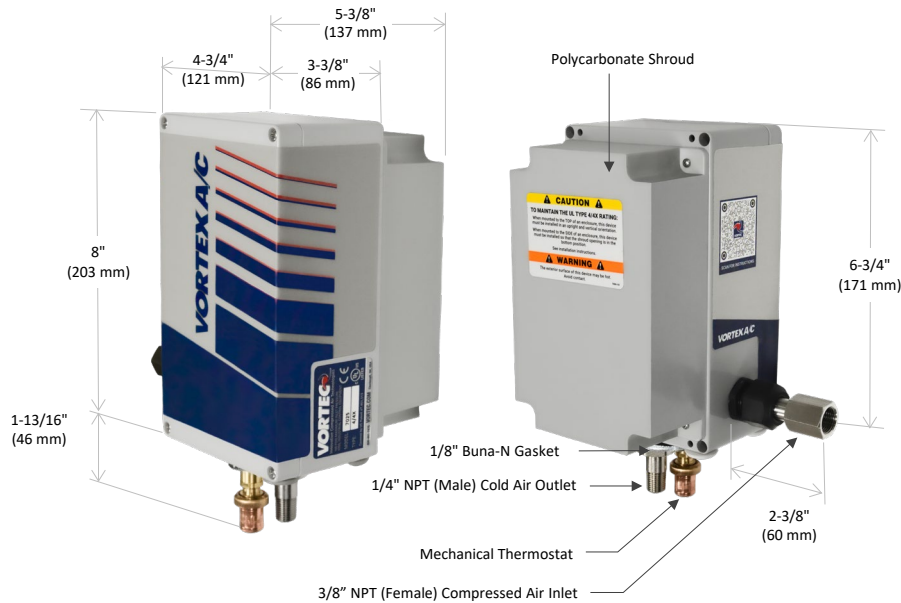

# VORTEX A/C ENCLOSURE COOLER

Models 77x5 & 70x5 (NEMA 4/4X)

Notes: Specifications are for 100 psig (6.9 bar) compressed air

Cold Air Ducting Kits and Cold Air Mufflers included with 77x5 and 70x5