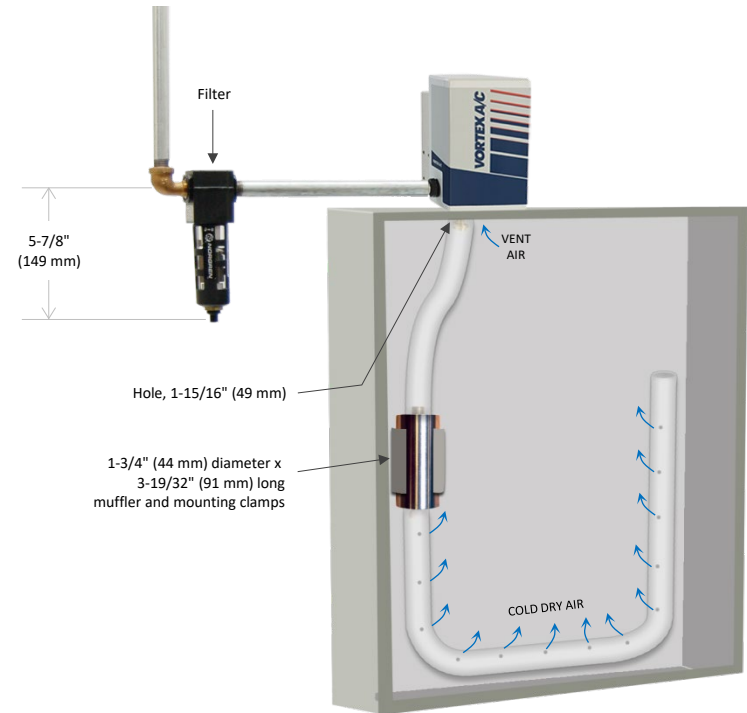

# VORTEX A/C ENCLOSURE COOLER

Models 77x5 & 70x5 (NEMA 4/4X)

Notes: Specifications are for 100 psig (6.9 bar) compressed air

Cold Air Ducting Kits and Cold Air Mufflers included with 77x5 and 70x5