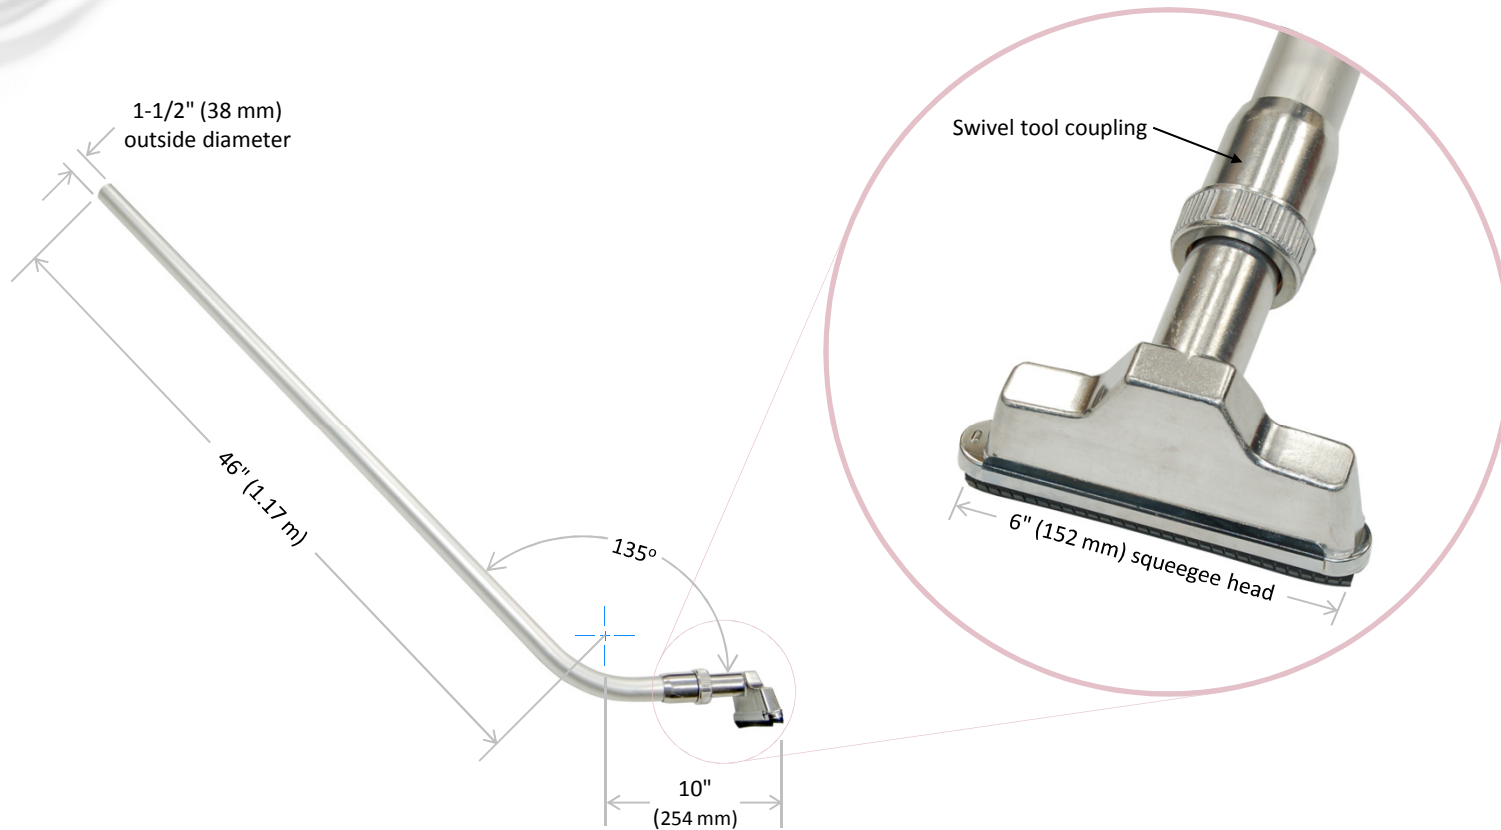

Spill Pick Up System

Model 2102

For use with Dual Force Vac Drum Pump, Model 2109

Aluminum Construction, Thermoplastic Rubber Squeegee Blades

An ITW Company
10125 Carver Road
Cincinnati, OH 45242

1-800-441-7475
sales@vortec.com
www.vortec.com