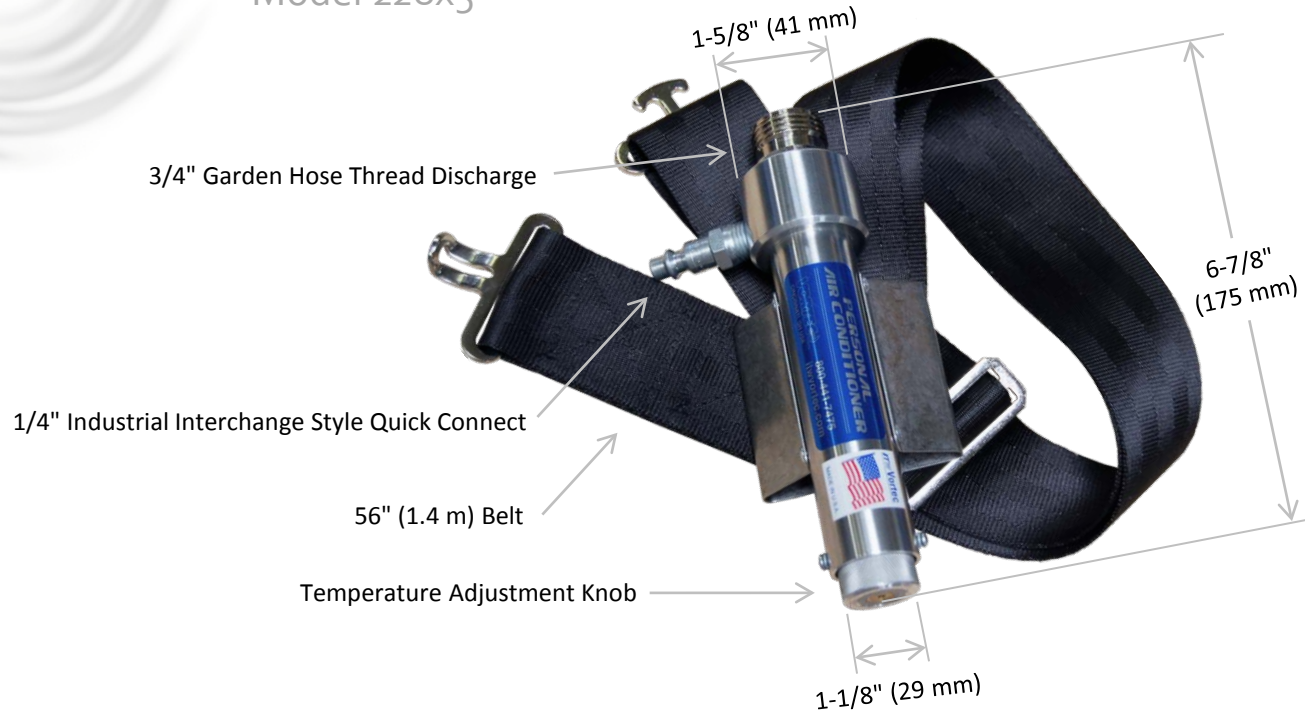

Vortec Personal Air Conditioners (PAC) with Belt

Model 228x5

SPECIFICATIONS

Product	Description	Cooling Capacity		Air Consumption		Temperature Drop	
		BTU/hr	Watts	SCFM	SLPM	°F	°C
22815	Cooling only	900	264	15	425	60	33
22825	Cooling only	1500	440	25	708	60	33
22835	Cooling only	2500	733	35	99	60	33