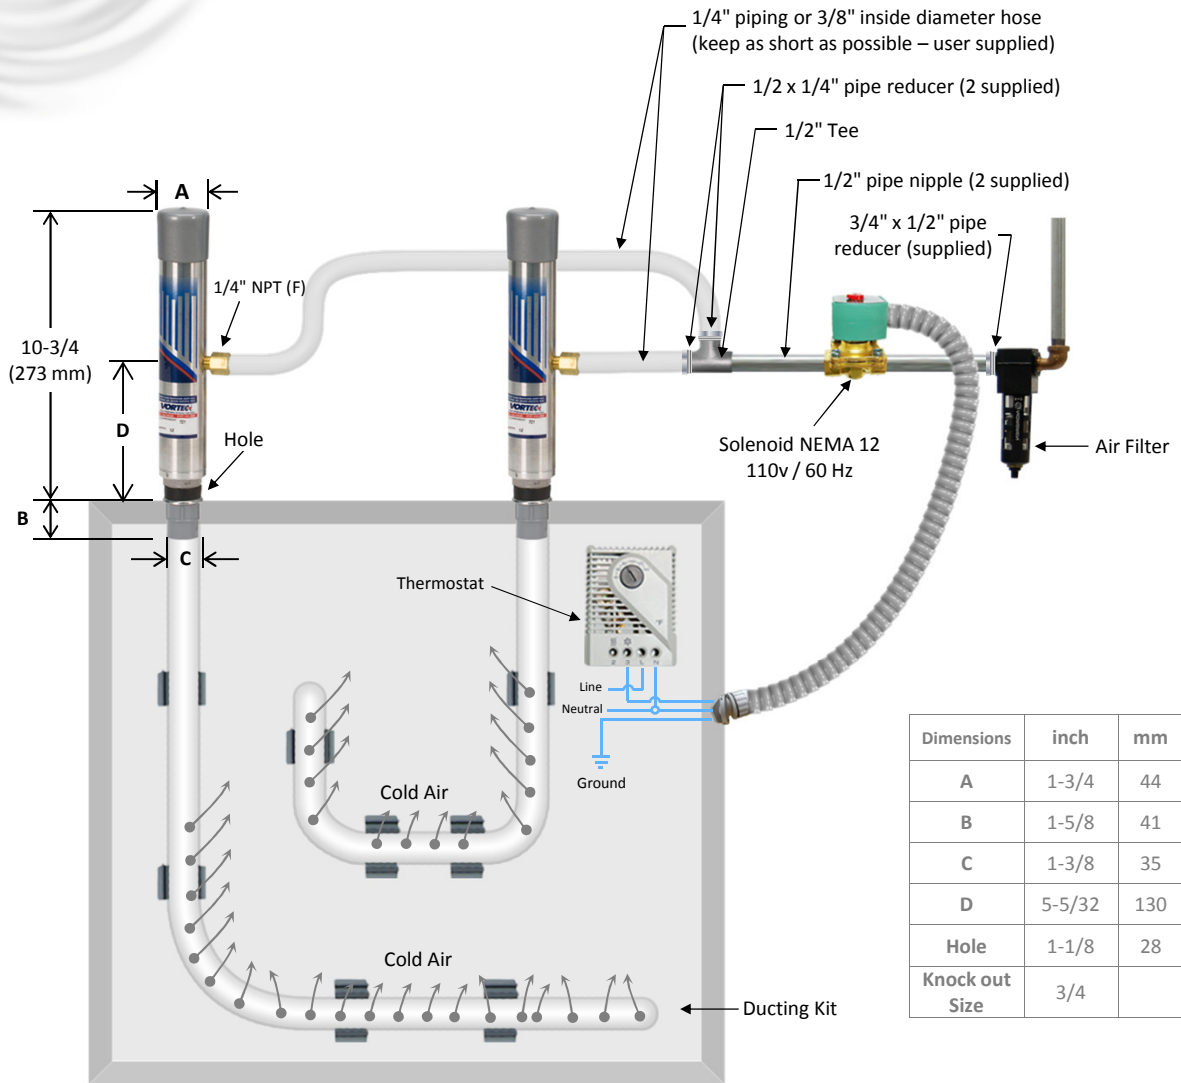

Vortex Cooler

Model 7970 and 7870 (NEMA 12)

SPECIFICATIONS

Product	Thermostat	Includes filter and ducting kits?	Cooling Capacity	
			BTU/hr	Watts
7970	Electric with solenoid	Yes	5000	1464
7870	None	Yes	5000	1464

Notes: Specifications are for 100 psig (6.9 bar) compressed air.
Compressed air piping and electrical conduit are not included.

An ITW Company
10125 Carver Road
Cincinnati, OH 45242

1-800-441-7475
sales@vortec.com
www.vortec.com