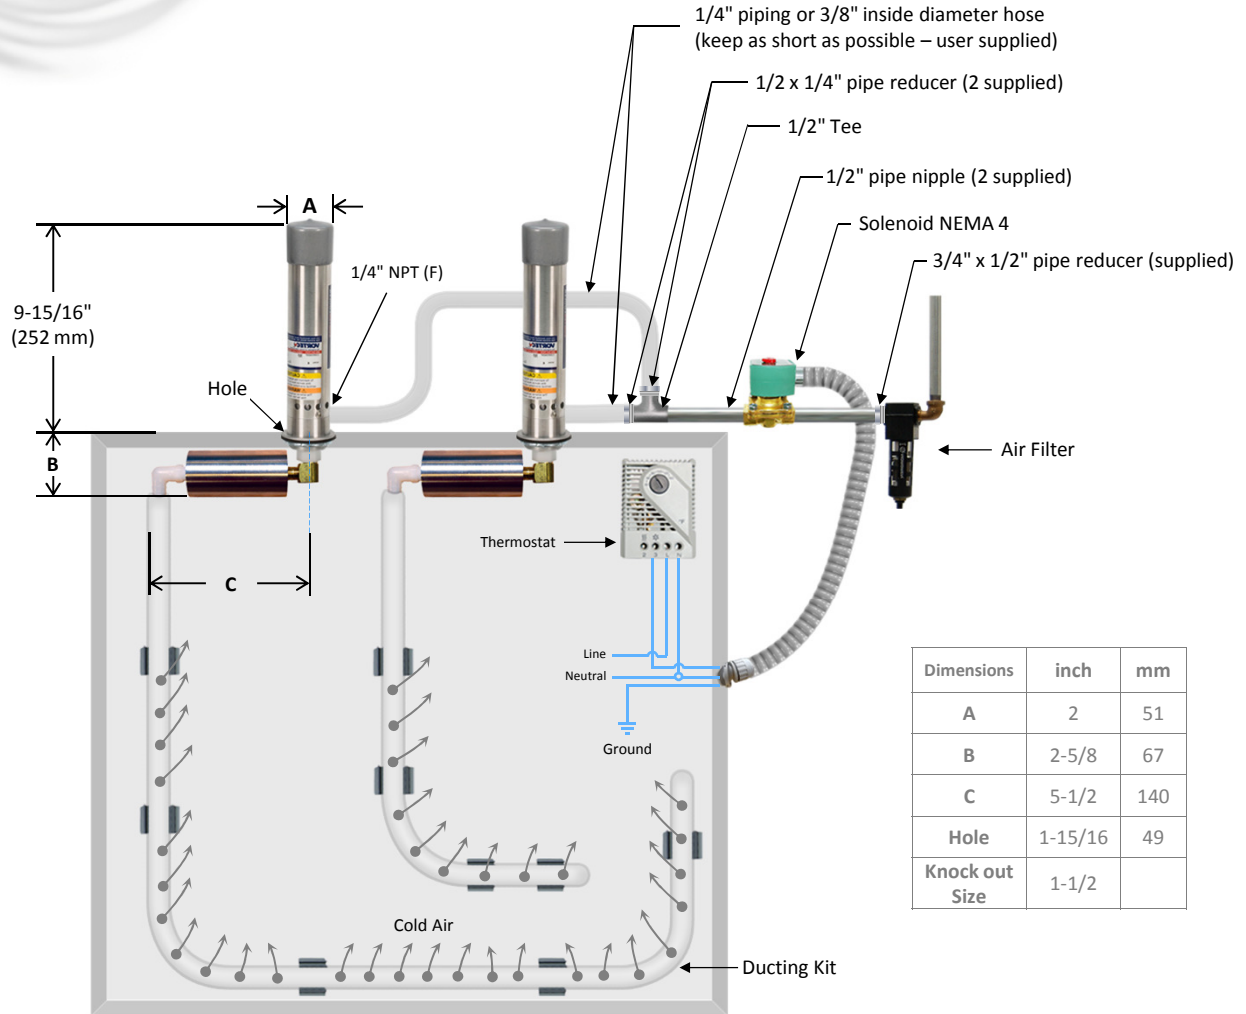

Vortex Cooler

Model 7975 and 7875 (NEMA 4)

SPECIFICATIONS

Product	Thermostat	Includes filter and ducting kits?	Cooling Capacity	
			BTU/hr	Watts
7975	Electric with solenoid	Yes	5000	1464
7875	None	Yes	5000	1464

Notes: Specifications are for 100 psig (6.9 bar) compressed air.
Compressed air piping and electrical conduit are not included.

An ITW Company
10125 Carver Road
Cincinnati, OH 45242

1-800-441-7475
sales@vortec.com
www.vortec.com