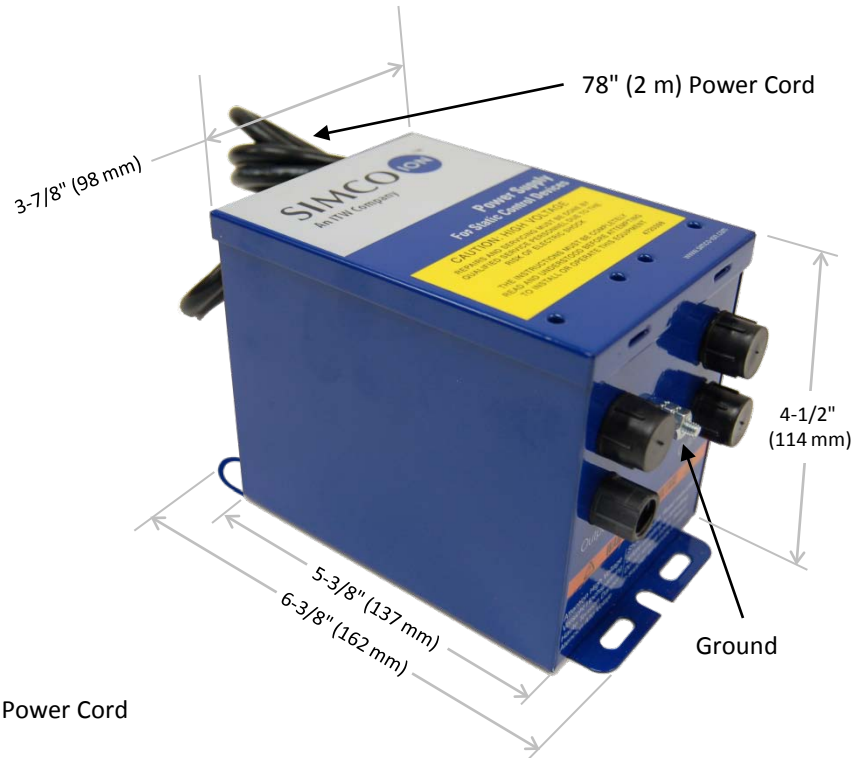

# Ionizing Power Supply

Model D167RY

\*Includes a 78" (2 m) Power Cord

## SPECIFICATIONS

Product	Input Power	Output Power	Frequency	Amps	Cable Connections	Maximum length of ionizing bars	
						inch	mm
D167RY	120 V	7.5 kV AC	50/60 Hz	0.5	4	200	5080