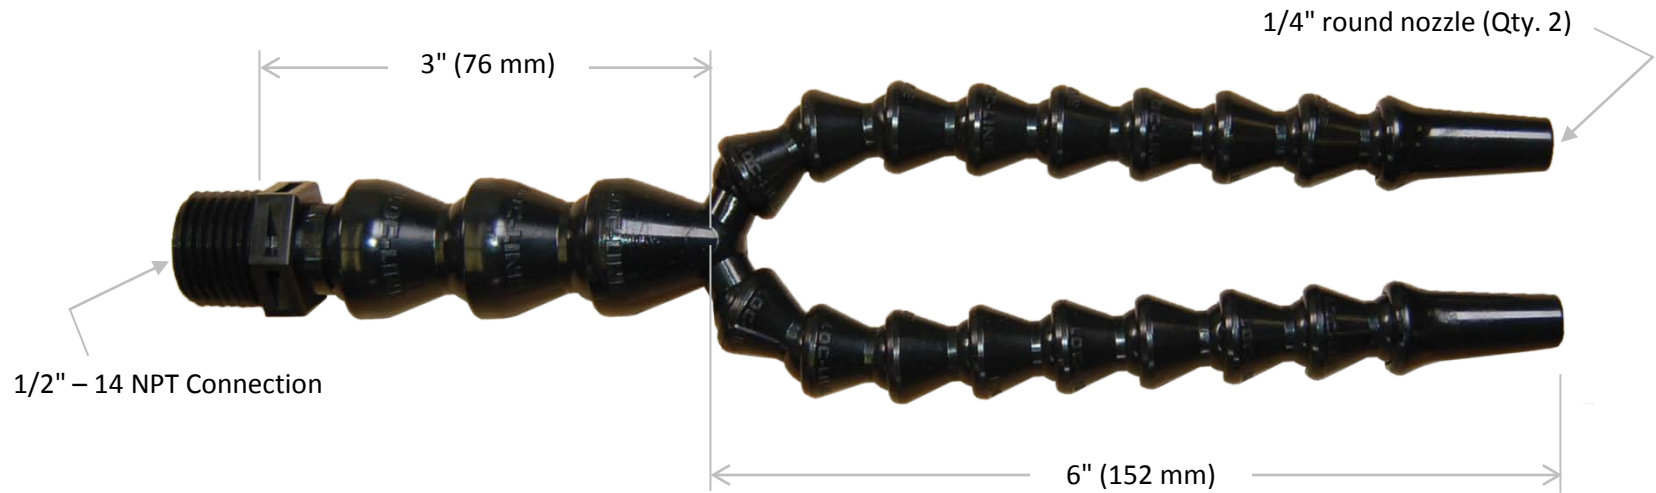

Dual Point Nozzle

Model 610-30

For use with **Cold Air Guns**, models **610**, **620** and **630**