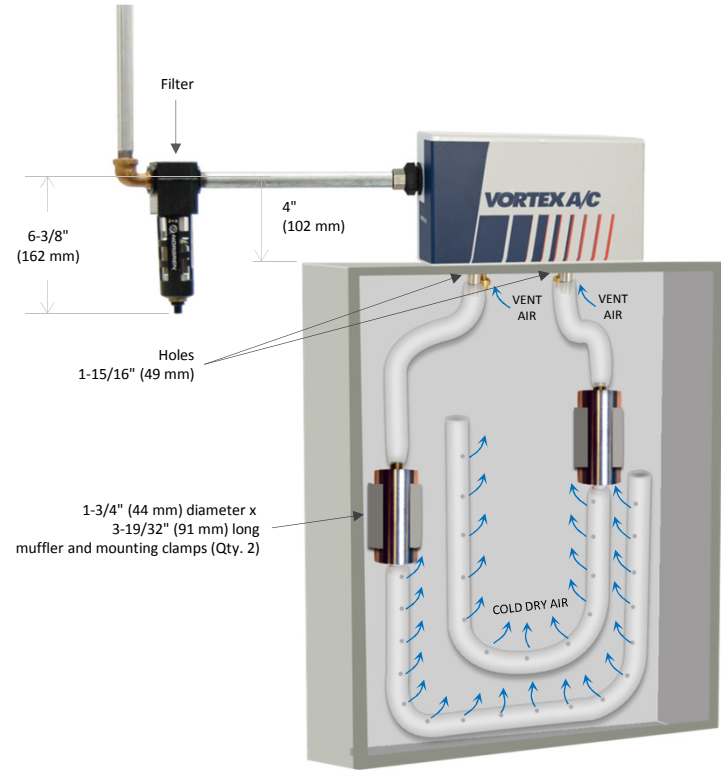

Vortex A/C Enclosure Cooler

Models 7770 and 7070 (NEMA 4/4X)

SPECIFICATIONS

Product	Thermostat	Includes filter?	Cooling Capacity	
			BTU/hr	Watts
7770	Mechanical	Yes	5000	1465
7070	Mechanical	No	5000	1465

Notes: Specifications are for 100 psig (6.9 bar) compressed air
Cold Air Ducting Kits and Cold Air Mufflers included with 7770 and 7070

An ITW Company
10125 Carver Road
Cincinnati, OH 45242

1-800-441-7475
sales@vortec.com
www.vortec.com