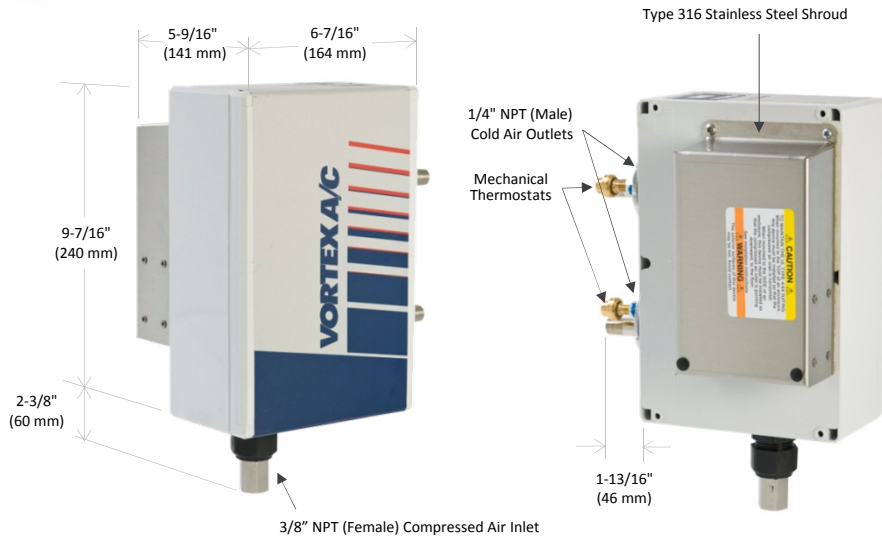

Vortex A/C Enclosure Cooler

Models 7770 and 7070 (NEMA 4/4X)

SPECIFICATIONS

Product	Thermostat	Includes filter?	Cooling Capacity	
			BTU/hr	Watts
7770	Mechanical	Yes	5000	1465
7070	Mechanical	No	5000	1465

Notes: Specifications are for 100 psig (6.9 bar) compressed air
Cold Air Ducting Kits and Cold Air Mufflers included with 7770 and 7070

An ITW Company
10125 Carver Road
Cincinnati, OH 45242

1-800-441-7475
sales@vortec.com
www.vortec.com