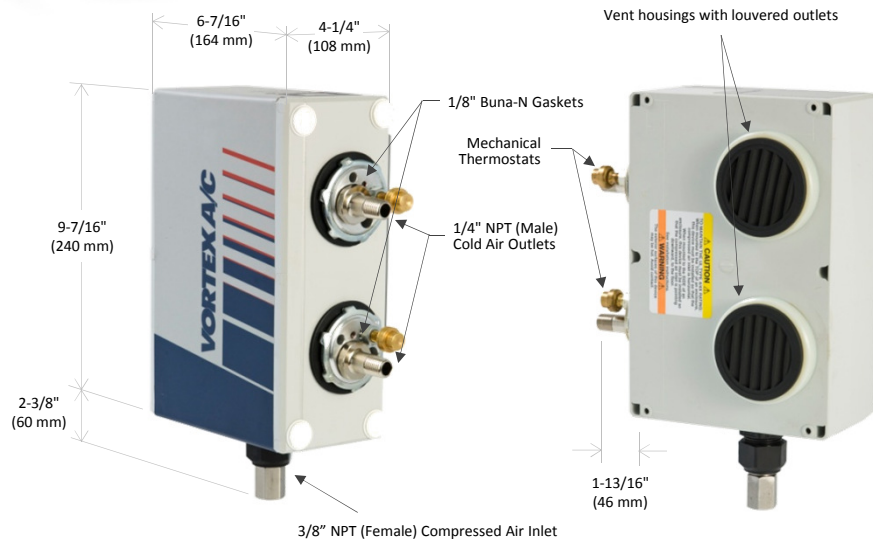

Vortex A/C Enclosure Cooler

Models 7670 and 7170 (NEMA 12)

SPECIFICATIONS

Product	Thermostat	Includes filter?	Cooling Capacity	
			BTU/hr	Watts
7670	Mechanical	Yes	5000	1465
7170	Mechanical	No	5000	1465

Notes: Specifications are for 100 psig (6.9 bar) compressed air
Cold Air Ducting Kits and Cold Air Mufflers included with 7670 and 7170