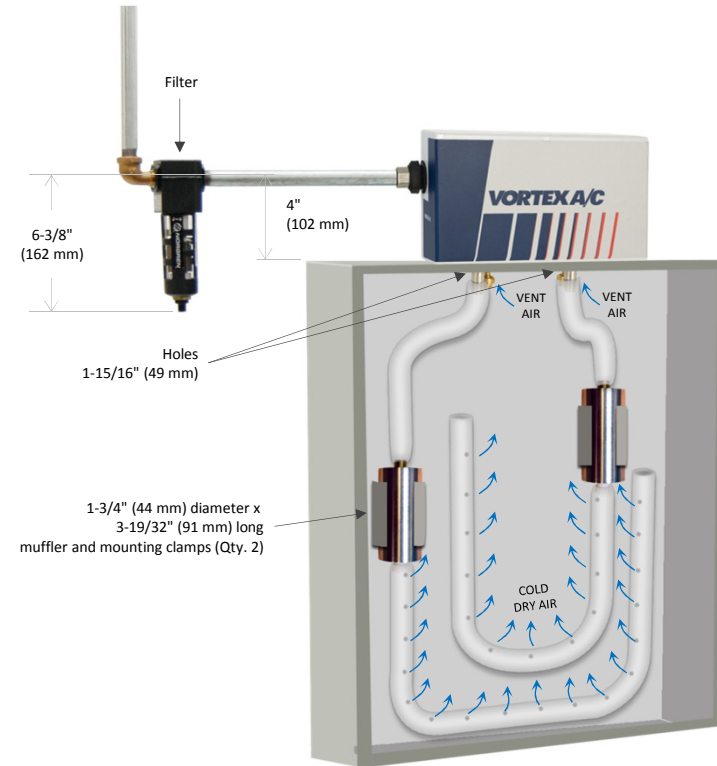

Vortex A/C Enclosure Cooler

Models 7670 and 7170 (NEMA 12)

SPECIFICATIONS

Product	Thermostat	Includes filter?	Cooling Capacity	
			BTU/hr	Watts
7670	Mechanical	Yes	5000	1465
7170	Mechanical	No	5000	1465

Notes: Specifications are for 100 psig (6.9 bar) compressed air
Cold Air Ducting Kits and Cold Air Mufflers included with 7670 and 7170