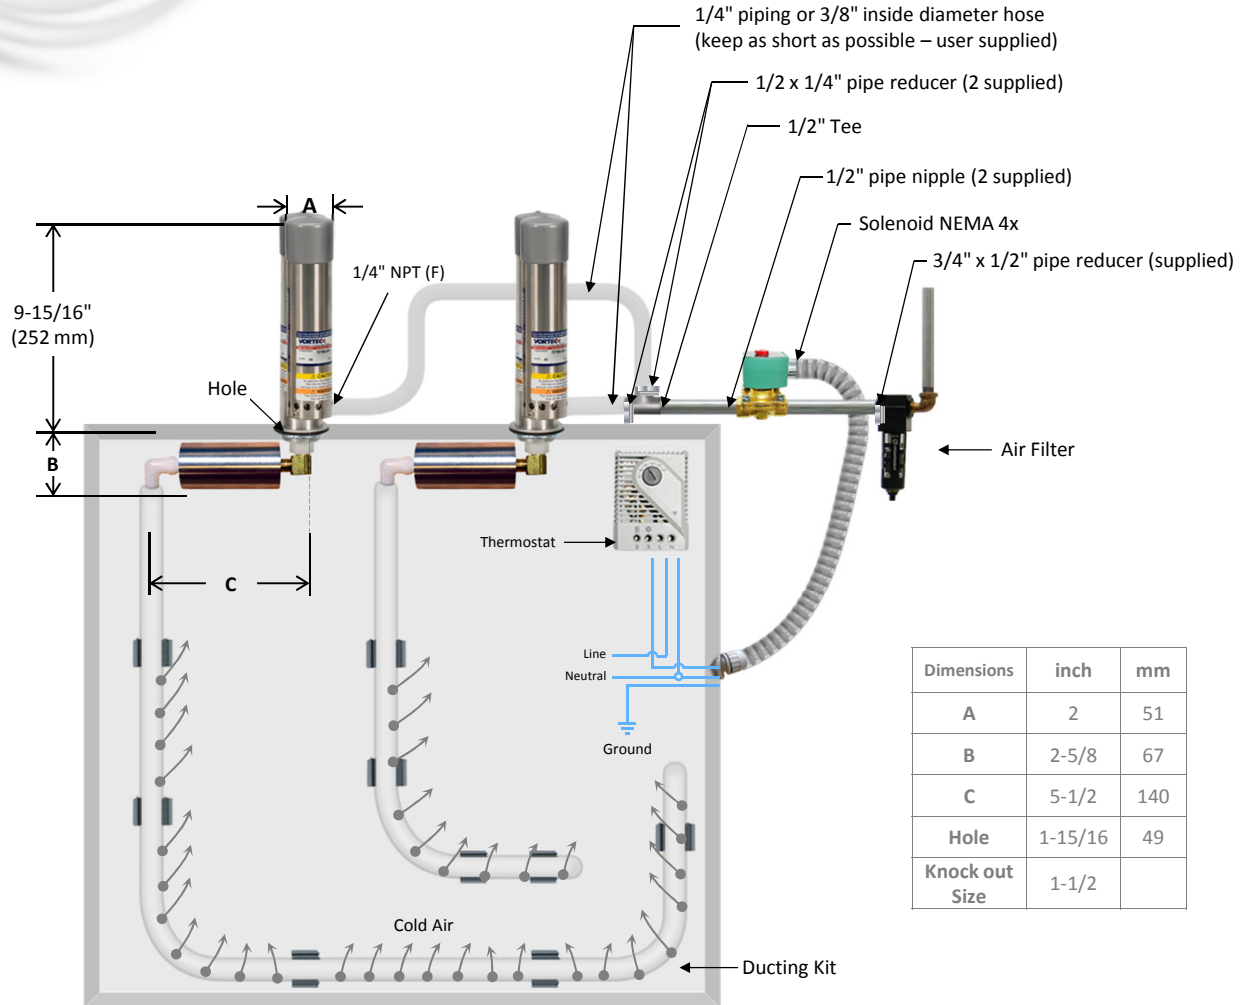

Vortex Cooler

Model 7975SS and 7875SS (NEMA 4x)

SPECIFICATIONS				
Product	Thermostat	Includes filter and ducting kits?	Cooling Capacity	
			BTU/hr	Watts
7975SS	Electric with solenoid	Yes	5000	1464
7875SS	None	Yes	5000	1464

Notes: Specifications are for 100 psig (6.9 bar) compressed air.
Compressed air piping and electrical conduit are not included.

An ITW Company
10125 Carver Road
Cincinnati, OH 45242

1-800-441-7475
sales@vortec.com
www.vortec.com